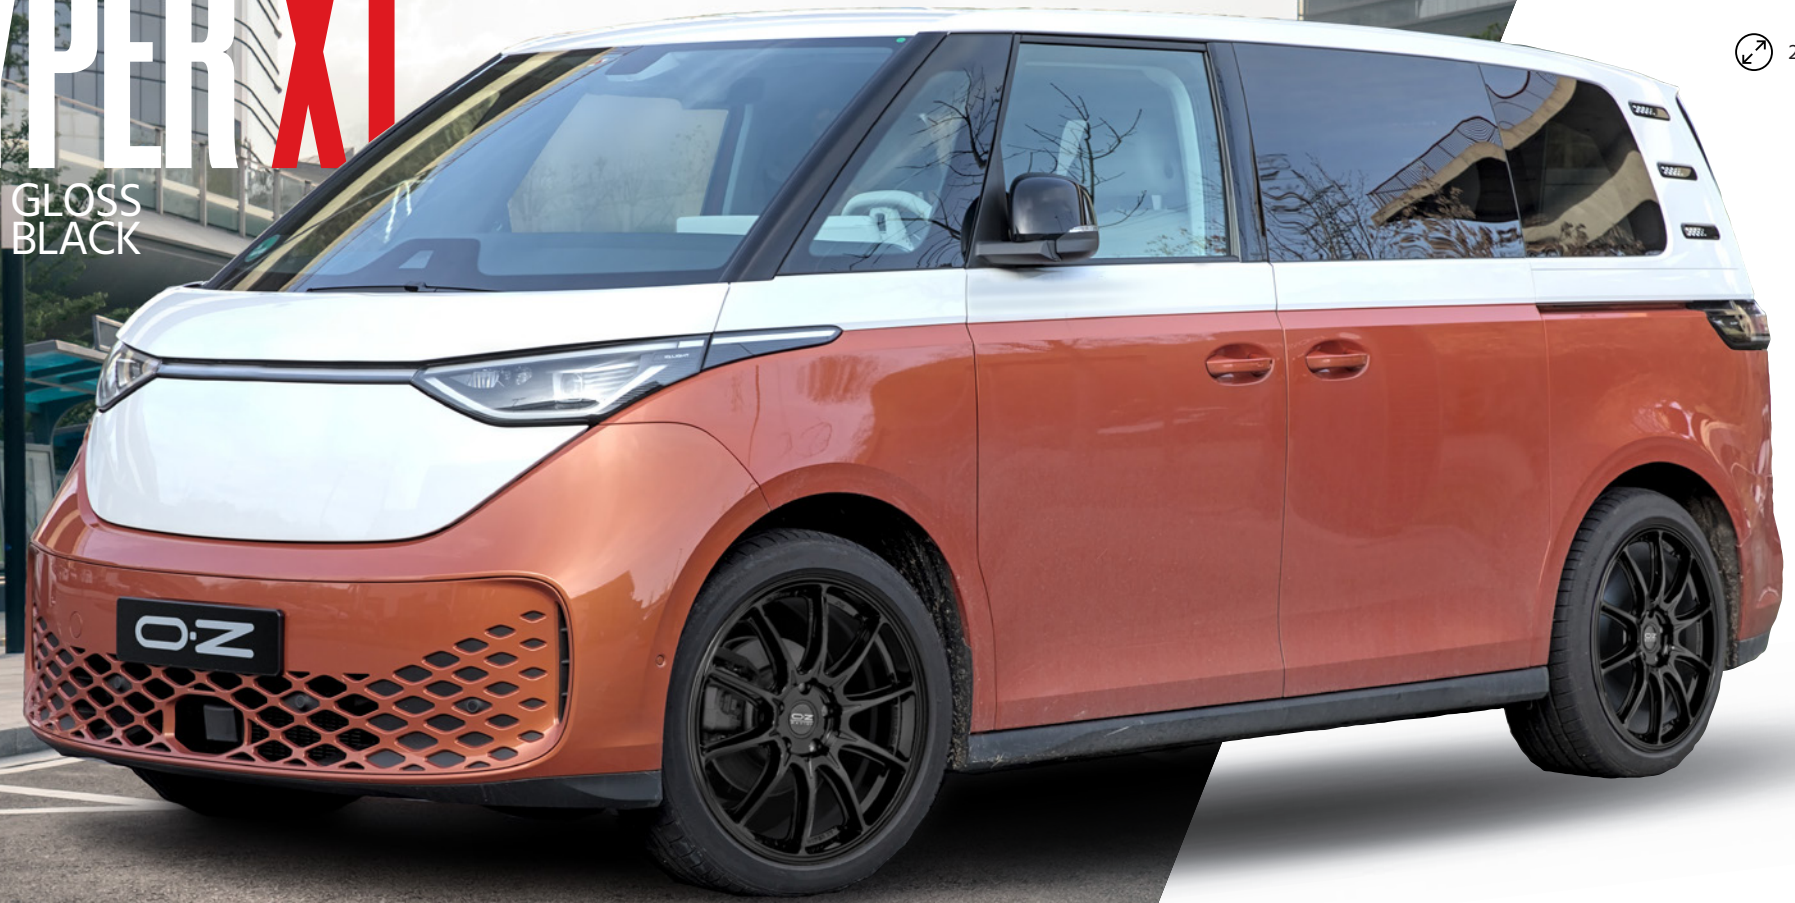

HYPER XT

HLT GLOSS BLACK

- HLT technology
- Concave Design
- OE Cap Ready
- Sidecut
- Run Flat